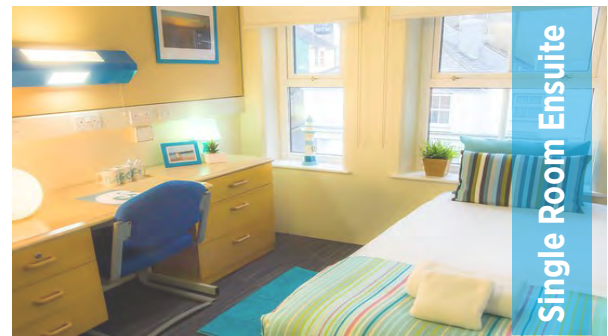

WEEKLY PRICE

£
360

30 Jun
-
18 Aug