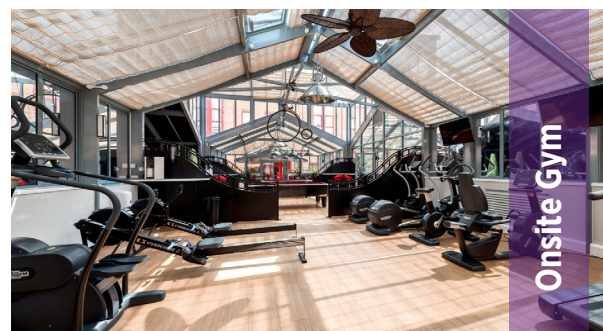

Deluxe Studio Room

Onsite Gym

THE ADDRESS

Castle Park, Castle Street
Cambridge, CB3 0SZ
+44 (0) 1223 612 199