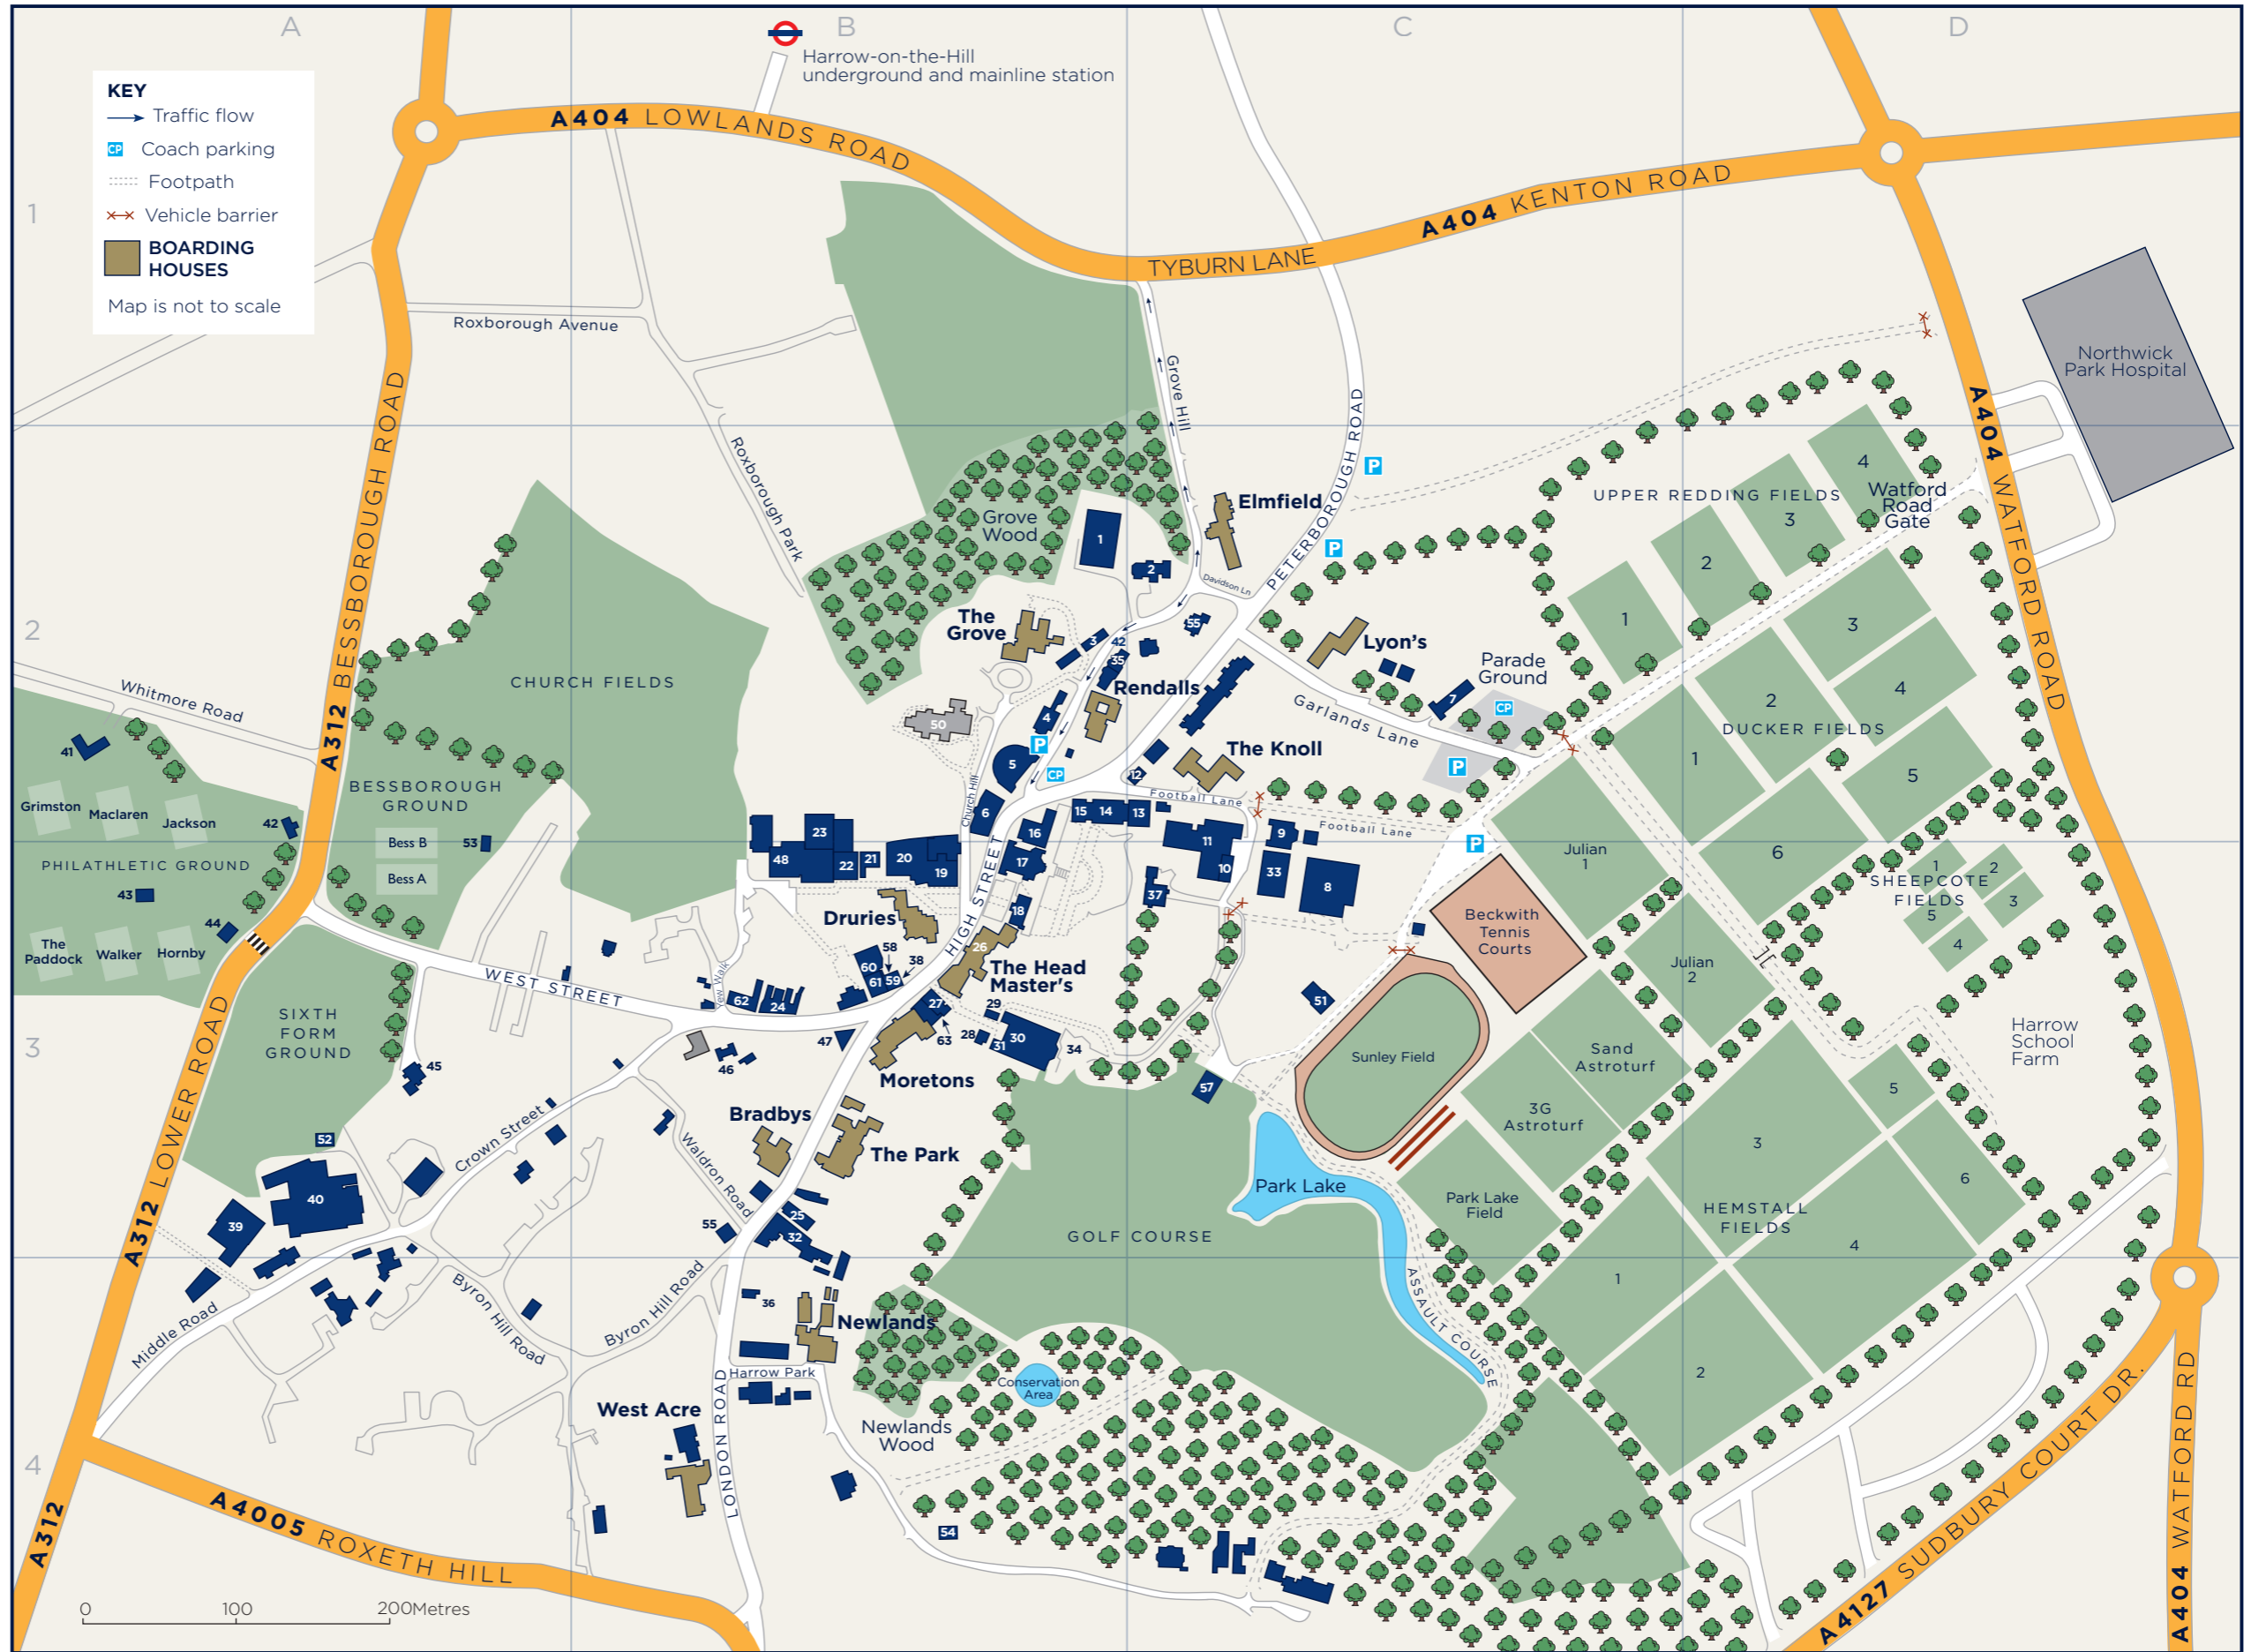

DIRECTIONS

FROM INNER LONDON: Take the London Underground Metropolitan Line or Chiltern Railway train to Harrow-on-the-Hill. The School is ten minutes' walk from the station.

FROM WEST LONDON: A40 going west, then A4127 and A4005 to Harrow on the Hill.

FROM INNER SOUTHWEST LONDON: A312 to Harrow, then signs to Harrow on the Hill.

FROM WEST AND SOUTH OF LONDON: M25 to J16, then A4127 and A4005 to Harrow on the Hill.

FROM NORTH (M1): Exit J5 onto A41, then A411 and A409, then signs for Harrow and Harrow on the Hill.

FROM EAST: M25 to J23, then A411 and A409, then signs to Bushey, Harrow and then Harrow on the Hill.

FROM HEATHROW AIRPORT: M4 to J3, A312 to Harrow then signs to Harrow on the Hill.

Harrow School, 5 High Street, Harrow on the Hill, Middlesex HA1 3HP

KEY

- Traffic flow
- CP Coach parking
- ⋯ Footpath
- ✕ Vehicle barrier
- BOARDING HOUSES**

Map is not to scale

Reception (5 High Street)	B3	27	Speech Room	B2	5	Vaughan Library	B3	18
Richardson Pavilion	A2	42	Sports Centre	C3	8	War Memorial Building	B2	6
Rifle Range	C2	7	St Mary's Church	B2	50	West Street Meeting Room	B3	61
Ryan Theatre (Drama)	B3	48	Swimming Pool	C3	8	Works Department	B3	32
Security	C2	12	The Castle Public House	B3	46	Works Department Yard	B4	54
Shepherd Churchill Hall & Room	B3	30	The Copse (English)	C2	2			
Sixth Form Pavilion	A3	52	The Outfitters	B3	25			